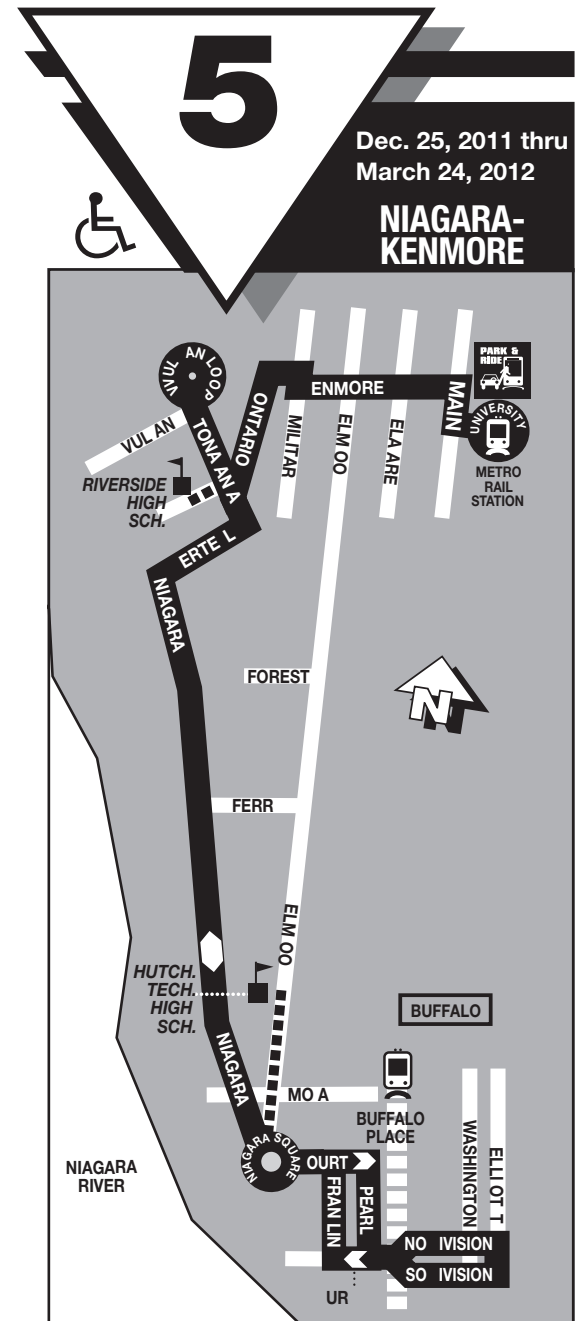

Metro Day Passes are valid on the service day of purchase (5 a.m. to 2 a.m.) and available at Metro ticket vending machines or from your bus operator.

TRANSFERS - TOKENS - FAREBOXES

Transfers are no longer available. Boarding fare or proof-of-payment is required each time you board a bus or train. **Free bus to rail proof of pay ent tickets** are available from bus operators and are valid for continuing your trip on Metro Rail or #8 Main buses only. A One-way Metro Rail ticket (not a Two-way ticket) is valid for continuing on a connecting metro bus.

Token are no longer sold. Tokens will continue to be accepted as fare payment through August 2013.

Metro Fareboxes accept U.S. currency, Metro passes and Metro tokens. Remember, bus and trolley operators do not make change.

Please have your exact fare ready when boarding.

*Reduced fares are available for children five to 11 years old, seniors (65 and older), disabled and Medicare with proper ID. Children four and under ride free with an adult, limit three children per fare paying adult.

To qualify for reduced fares, passengers must present approved ID: Erie/Niagara County Complimentary Card, Metro Half-Fare Card or Medicare Card. Present when boarding your bus or when requested on Metro Rail.

Check timetable for schedule adjustments.

NFTA-METRO 855-7211
for information: www.nfta.com
TDD/Relay 711 or 1-800-662-1220