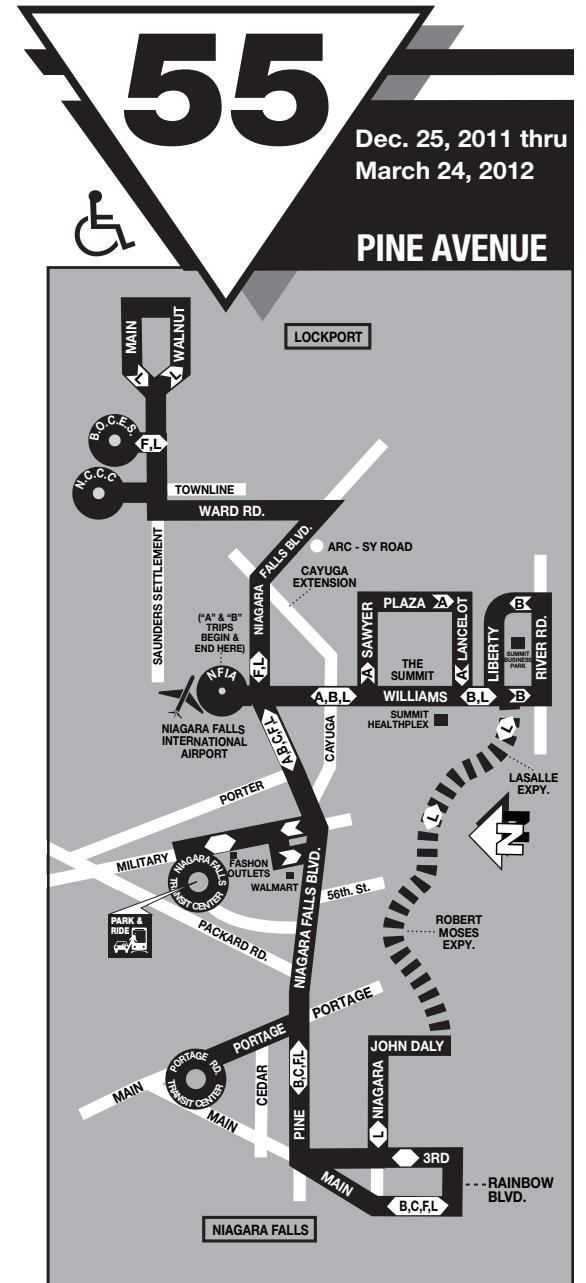

Metro Day Passes are valid on the service day of purchase (5 a.m. to 2 a.m.) and available at Metro ticket vending machines or from your bus operator.

TRANSFERS - TOKENS - FAREBOXES

Transfers: Effective September 1, 2010 bus-to-bus transfers are eliminated. Boarding fare or proof-of-payment is required each time you board a bus or train. Transferring between buses and trains requires proof-of-payment: Monthly pass, Day pass, rail ticket or bus-to-rail transfer. Free bus to rail transfers are only available from bus operators and are valid for transfer to Metro Rail or #8 Main buses only.

Tokens: Tokens will not be sold after September 1, 2010. Tokens will continue to be accepted as fare payment through August 2013.

Metro Fareboxes accept U.S. currency, Metro passes and Metro tokens. Remember, bus and trolley operators do not make change.

Please have your exact fare ready when boarding.

* Reduced fares are available for children five to 11 years old, seniors (65 and older), disabled and Medicare with proper ID. Children four and under ride free with an adult, limit three children per fare paying adult.

To qualify for reduced fares, passengers must present approved ID: Erie/Niagara County Complimentary Card, Metro Half-Fare Card or Medicare Card. Present when boarding your bus or when requested on Metro Rail.

Check timetable for possible schedule adjustments.

NFTA-METRO 855-7211
for information: www.nfta.com
TDD/Relay 711 or 1-800-662-1220