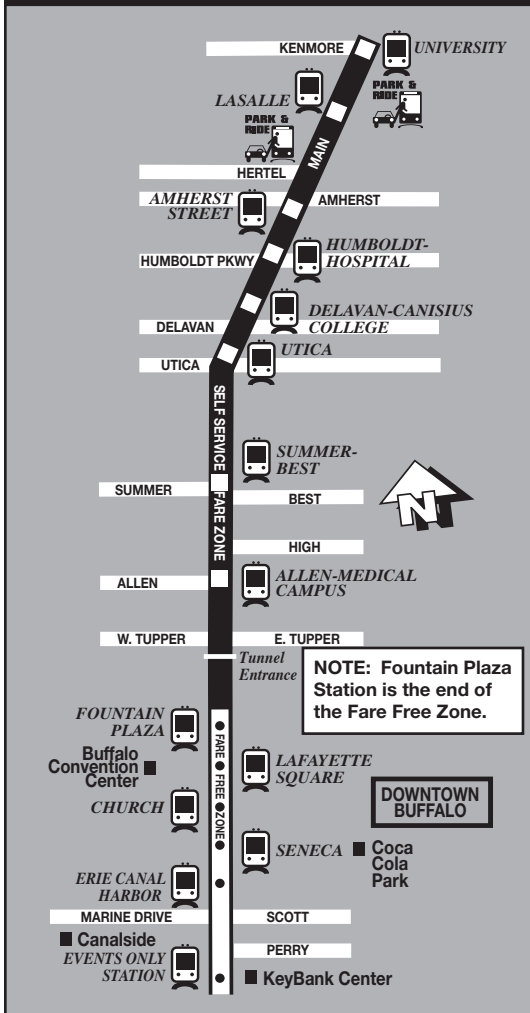

NFTA-METRO

EFFECTIVE/EFFECTIVO 6/17/18

Keep this schedule. It is effective until this date changes. Siempre mantenga este horario. Es efectivo hasta cuando la fecha cambie

METRO RAIL

NOTE: Fountain Plaza Station is the end of the Fare Free Zone.

WEEKDAY
MONDAY THRU FRIDAY

INBOUND TO DOWNTOWN

Table with 4 columns: RAIL STATION, UTICA STATION, FOUNTAIN PLAZA STATION, ERIE CANAL HARBOR STATION. Rows show departure times from A.M. 5:36 to P.M. 12:06.

INBOUND TO DOWNTOWN

Table with 4 columns: UNIVERSITY RAIL STATION, UTICA STATION, FOUNTAIN PLAZA STATION, ERIE CANAL HARBOR STATION. Rows show departure times from P.M. 12:18 to A.M. 12:30.

OUTBOUND TO UNIVERSITY

Table with 4 columns: ERIE CANAL HARBOR STATION, FOUNTAIN PLAZA STATION, UTICA STATION, UNIVERSITY RAIL STATION. Rows show departure times from P.M. 1:48 to A.M. 12:00.

SATURDAY

INBOUND TO DOWNTOWN

Table with 4 columns: UNIVERSITY RAIL STATION, UTICA STATION, FOUNTAIN PLAZA STATION, ERIE CANAL HARBOR STATION. Rows show departure times from A.M. 7:35 to P.M. 12:30.