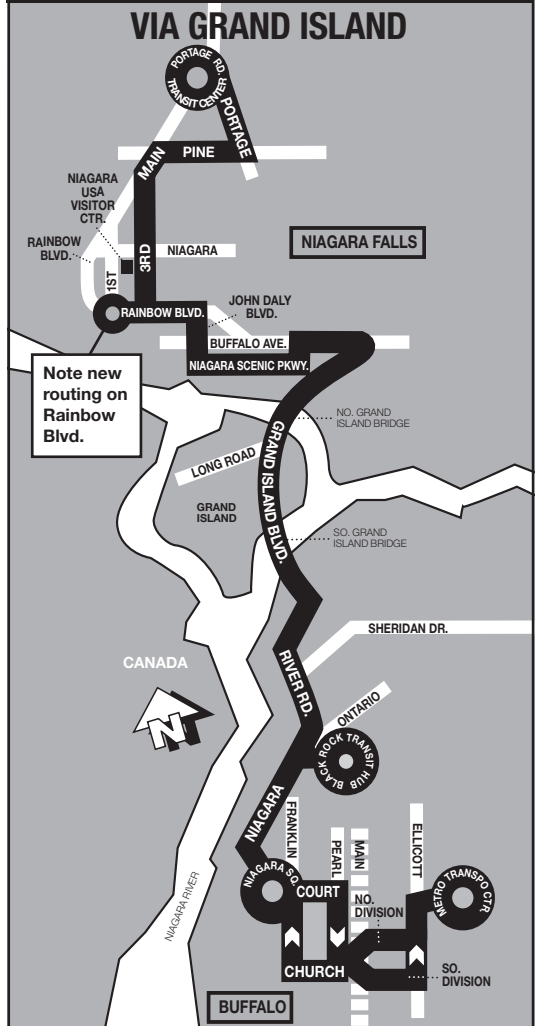

Discriminacion o otras quejas:
NFTA EEO Oficina, 181 Ellicott Street, Buffalo, NY 14203

REDUCED FARES - TARIFA REDUCIDA

* **Reduced fares** are available for children five to 11 years old, seniors (65 and older), disabled and Medicare with proper ID. Children four and under ride free with an adult, limit three children per fare paying adult.

To qualify for reduced fares, passengers must present approved ID: Erie/Niagara County Complimentary Card, Metro Half-Fare Card or Medicare Card. Present when boarding your bus or when requested on Metro Rail.

* **Tarifa reducida** esta disponible para: niños (5-11 años), personas mayores de edad, (65 y mas mayor), incapacitados con medicare y identificacion apropiada. Niños de cuatro años o menos viajan gratis con un adulto que a pagado la tarifa (limitando solo tres niños por cada adulto que pago la tarifa).

Para pagar tarifa reducida los pasajeros tienen que mostrar identificacion apropiada: Tarjeta del condado de Erie/Niagara, la tarjeta de tarifa reducida de Metro, o la tarjeta de medicare cuando aborde el autobus o cuando sea pedida en el tren de Metro.

Printed by NFTA Metro Printing Dept.

Impreso por Departamento de Impresión de NFTA Metro

EFFECTIVE/EFFECTIVO 9/1/19

Keep this schedule. It is effective until this date changes. Siempre mantenga este horario. Es efectivo hasta cuando la fecha cambie

BUFFALO-NIAGARA FALLS

Check timetable for possible schedule adjustments. Verifique los horarios para los tiempo ajustados

INFORMATION INFORMACION

855-7211 www.nfta.com

TTY/Relay 711 or 1-800-662-1220

All Metro service is accessible. Todos servicio del Metro es accesible