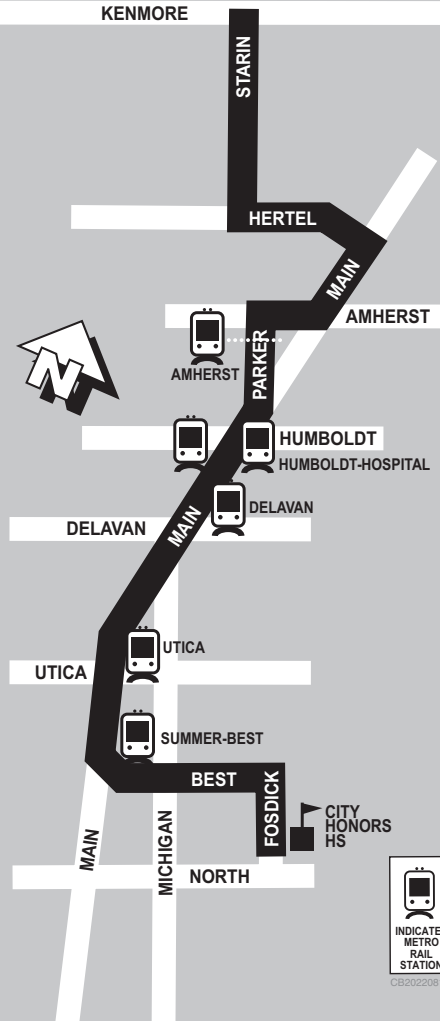

SCHOOL DAYS ONLY

TO CITY LINE

CITY HONORS HS   DELAVAN STATION   KENMORE & STARIN

3:25PM

3:33PM

3:51PM

NOTES:

Bus destination sign:

Paradas de destino del autobus:

104 S CITY LINE

Route/Ruta:

Via/A través de Fosdick, Best, Main, Parker, Amherst, Main, Hertel, Starin

S: School Trip (Actual time may change depending on daily variations in School Hours)

Excursiones Escolares (La hora actual puede que cambie, dependiendo en las variaciones diarias de la hora de escuela)

**ALL PASSENGERS MAY USE THIS SERVICE.
Todos los pasajeros pueden usar este servicio.**

Please be at your stop five minutes prior to pick up time. All times can be affected by road, traffic and mechanical conditions.

Favor de estar en su parada cinco minutos antes de la hora de recogida. Todos los tiempos de su horario de ruta pueden ser afectas por el camino, el trafico y condiciones mecanicas.

CASH FARES TARIFA

	Full Entero	Reduced Reducido
Fare Tarifa	$2	$1

METRO PASSES PASE DE METRO

	Full Entero	Reduced Reducido
Day Pass Pase de un día	$5	$2.50
Seven Day Adult Pass Pase de siete días para adulto	$25	$12.50
Monthly Pass Pase Mensual	$75	$37.50
30 Day Pass Pase de 30 días	$75	$37.50

104 NFTA-METRO

SCHOOL DAYS ONLY

EFFECTIVE/EFFECTIVO 9/3/2023

Keep this schedule. It is effective until this date changes
Siempre mantenga este horario. Es efectivo hasta cuando la fecha cambie

SOUTH-CENTRAL

INFORMATION INFORMACION

716-855-7211   www.nfta.com

TTY/Relay 711 or 1-800-662-1220