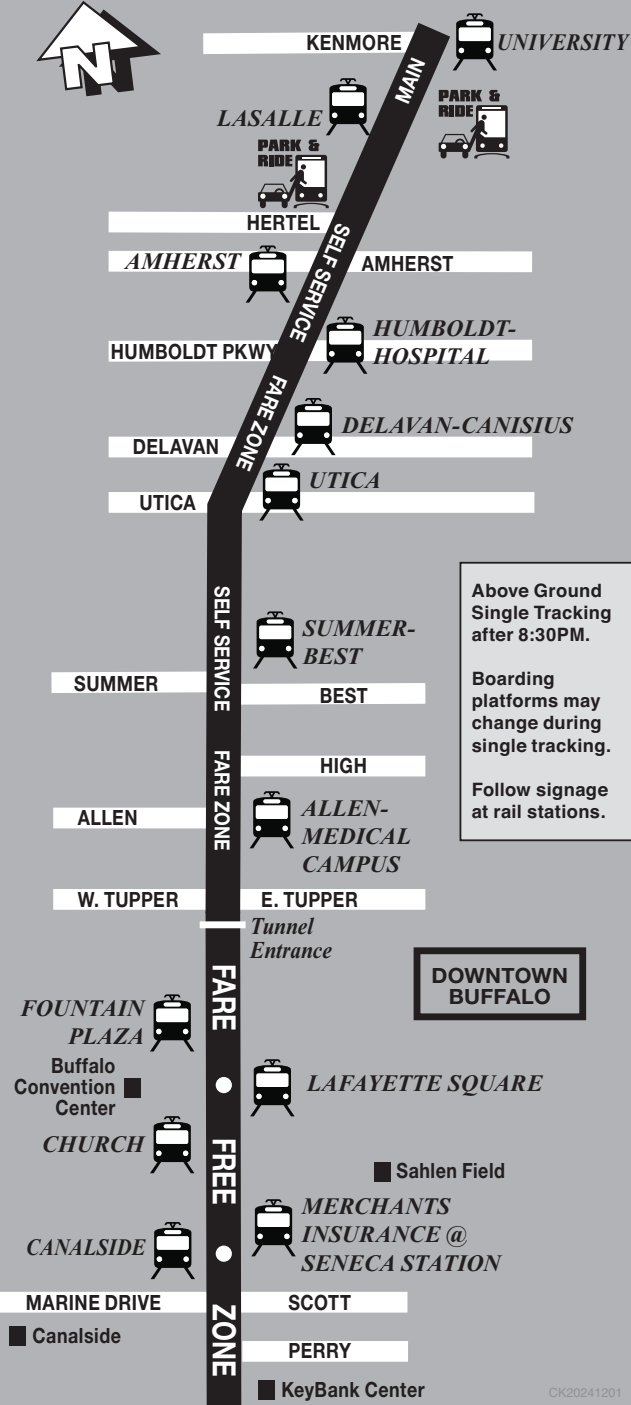

EFFECTIVE/EFFECTIVO 12/1/2024

Keep this schedule. It is effective until this date changes
Siempre mantenga este horario. Es efectivo hasta cuando la fecha cambie

METRO RAIL

INFORMATION INFORMACION

716-855-7211 www.nfta.com

TTY/Relay 711 or 1-800-662-1220

MONDAY THRU FRIDAY

INBOUND TO DOWNTOWN BUFFALO