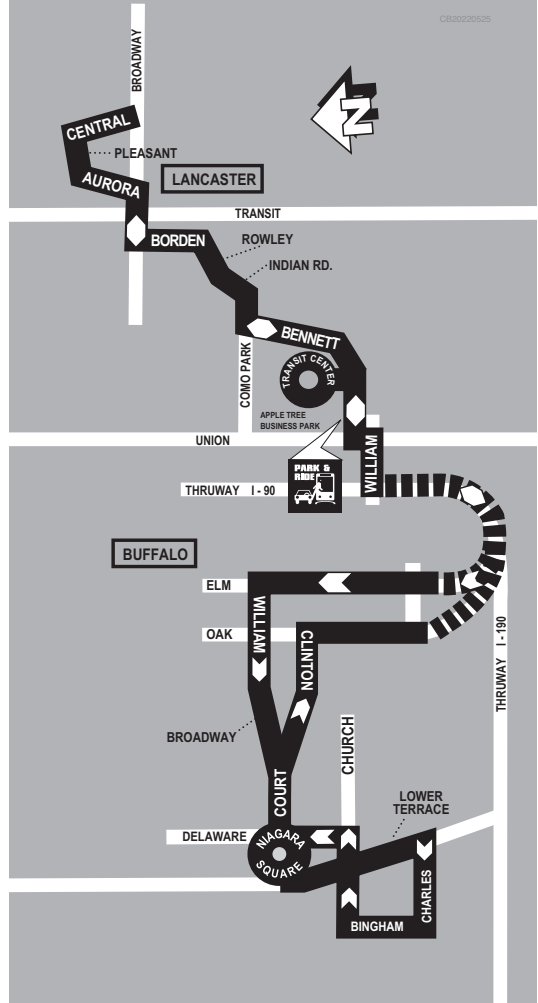

MONDAY THRU FRIDAY

69

TO DOWNTOWN BUFFALO

CENTRAL & BROADWAY LANCASTER	BROADWAY & TRANSIT	APPLETREE BUSINESS PARK	LOWER TERRACE & CHARLES
7:01AM	7:08AM	7:17AM	7:42AM
7:34AM	7:41AM	7:50AM	8:15AM

TO LANCASTER

LOWER TERRACE & CHARLES	APPLETREE BUSINESS PARK	BROADWAY & TRANSIT	CENTRAL & BROADWAY LANCASTER
4:40PM	5:07PM	5:16PM	5:22PM
5:10PM	5:37PM	5:46PM	5:52PM

EFFECTIVE/EFFECTIVO 12/4/2022

Keep this schedule. It is effective until this date changes
Siempre mantega este horario. Es efectivo hasta cuando la fecha cambie

LANCASTER EXPRESS

Please be at your stop five minutes prior to pick up time. All times can be affected by road, traffic and mechanical conditions.

Favor de estar en su parada cinco minutos antes de la hora de recogida. Todos los tiempos de su horario de ruta pueden ser afectas por el camino, el trafico y condiciones mecanicas.

CASH FARES TARIFA	Full Entero	Reduced Reducido
Fare Tarifa	$2	$1
METRO PASSES PASE DE METRO	Full Entero	Reduced Reducido
Day Pass Pase de un día	$5	$2.50
Seven Day Adult Pass Pase de siete dias para aduto	$25	$12.50
Monthly Pass Pase Mensual	$75	$37.50
30 Day Pass Pase de 30 dias	$75	$37.50

INFORMATION INFORMACION

716-855-7211 www.nfta.com

TTY/Relay 711 or 1-800-662-1220