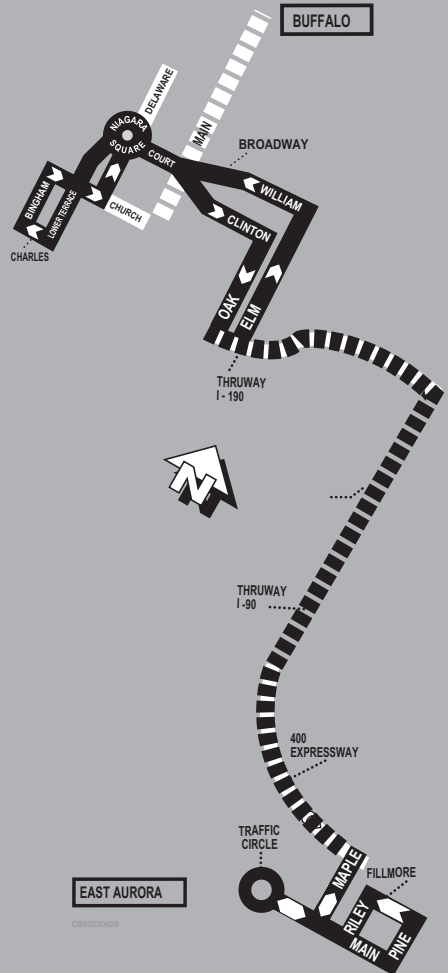

MONDAY THRU FRIDAY

TO DOWNTOWN BUFFALO

FILLMORE & RILEY (E. AURORA)	TRAFFIC CIRCLE (E. AURORA)	LOWER TERRACE & CHARLES
7:08AM	7:13AM	7:45AM
7:43AM	7:48AM	8:20AM

TO EAST AURORA

LOWER TERRACE & CHARLES	TRAFFIC CIRCLE (E. AURORA)	FILLMORE & RILEY (E. AURORA)
4:40PM	5:17PM	5:23PM
5:10PM	5:47PM	5:53PM

70

EFFECTIVE/EFFECTIVO 6/19/2022

Keep this schedule. It is effective until this date changes
Siempre mantenga este horario. Es efectivo hasta cuando la fecha cambie

EAST AURORA EXPRESS