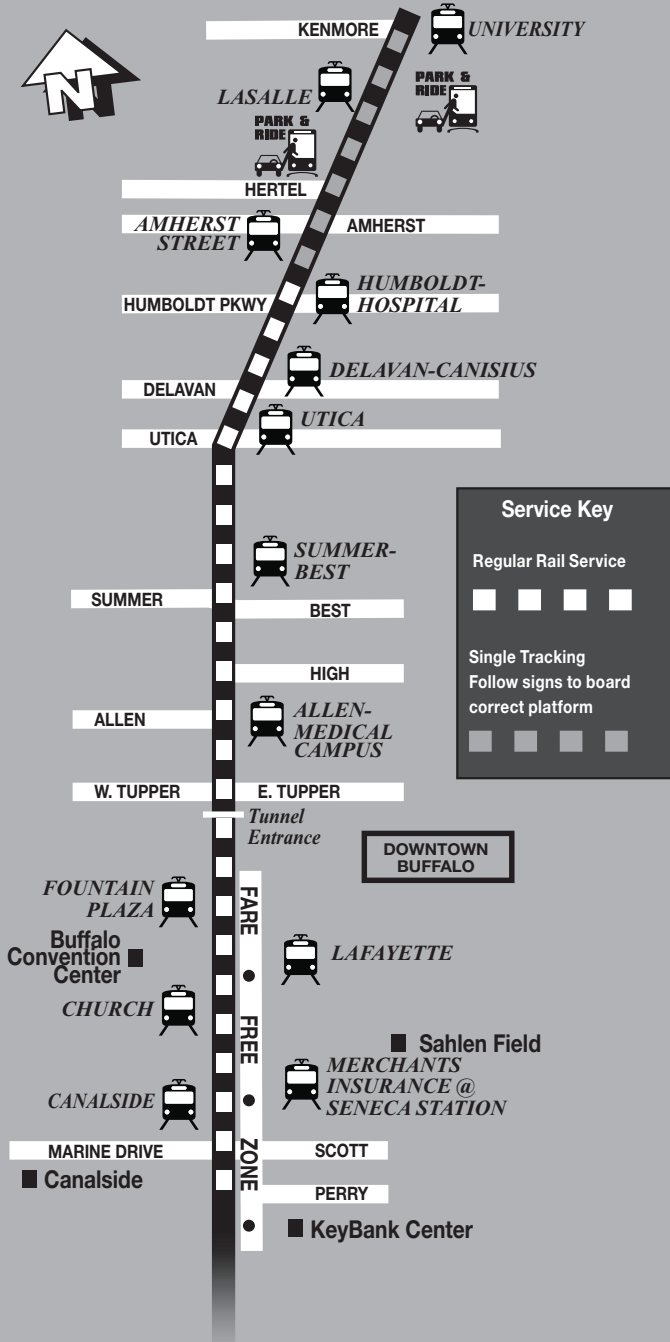

EFFECTIVE/EFFECTIVO 1/12/2025

Keep this schedule. It is effective until this date changes. Siempre mantenga este horario. Es efectivo hasta cuando la fecha cambie

METRO RAIL SINGLE TRACKING/VÍA ÚNICO

MONDAY THRU FRIDAY

INBOUND TO DOWNTOWN BUFFALO

Table with 12 columns (University to Canal Side) and 72 rows of arrival times for inbound trains to Downtown Buffalo.

OUTBOUND TO UNIVERSITY STATION

Table with 12 columns (Canal Side to University) and 72 rows of departure times for outbound trains to University Station.

Information section including phone number 716-855-7211, website www.nfta.com, and TTY/Relay 711 or 1-800-662-1220.