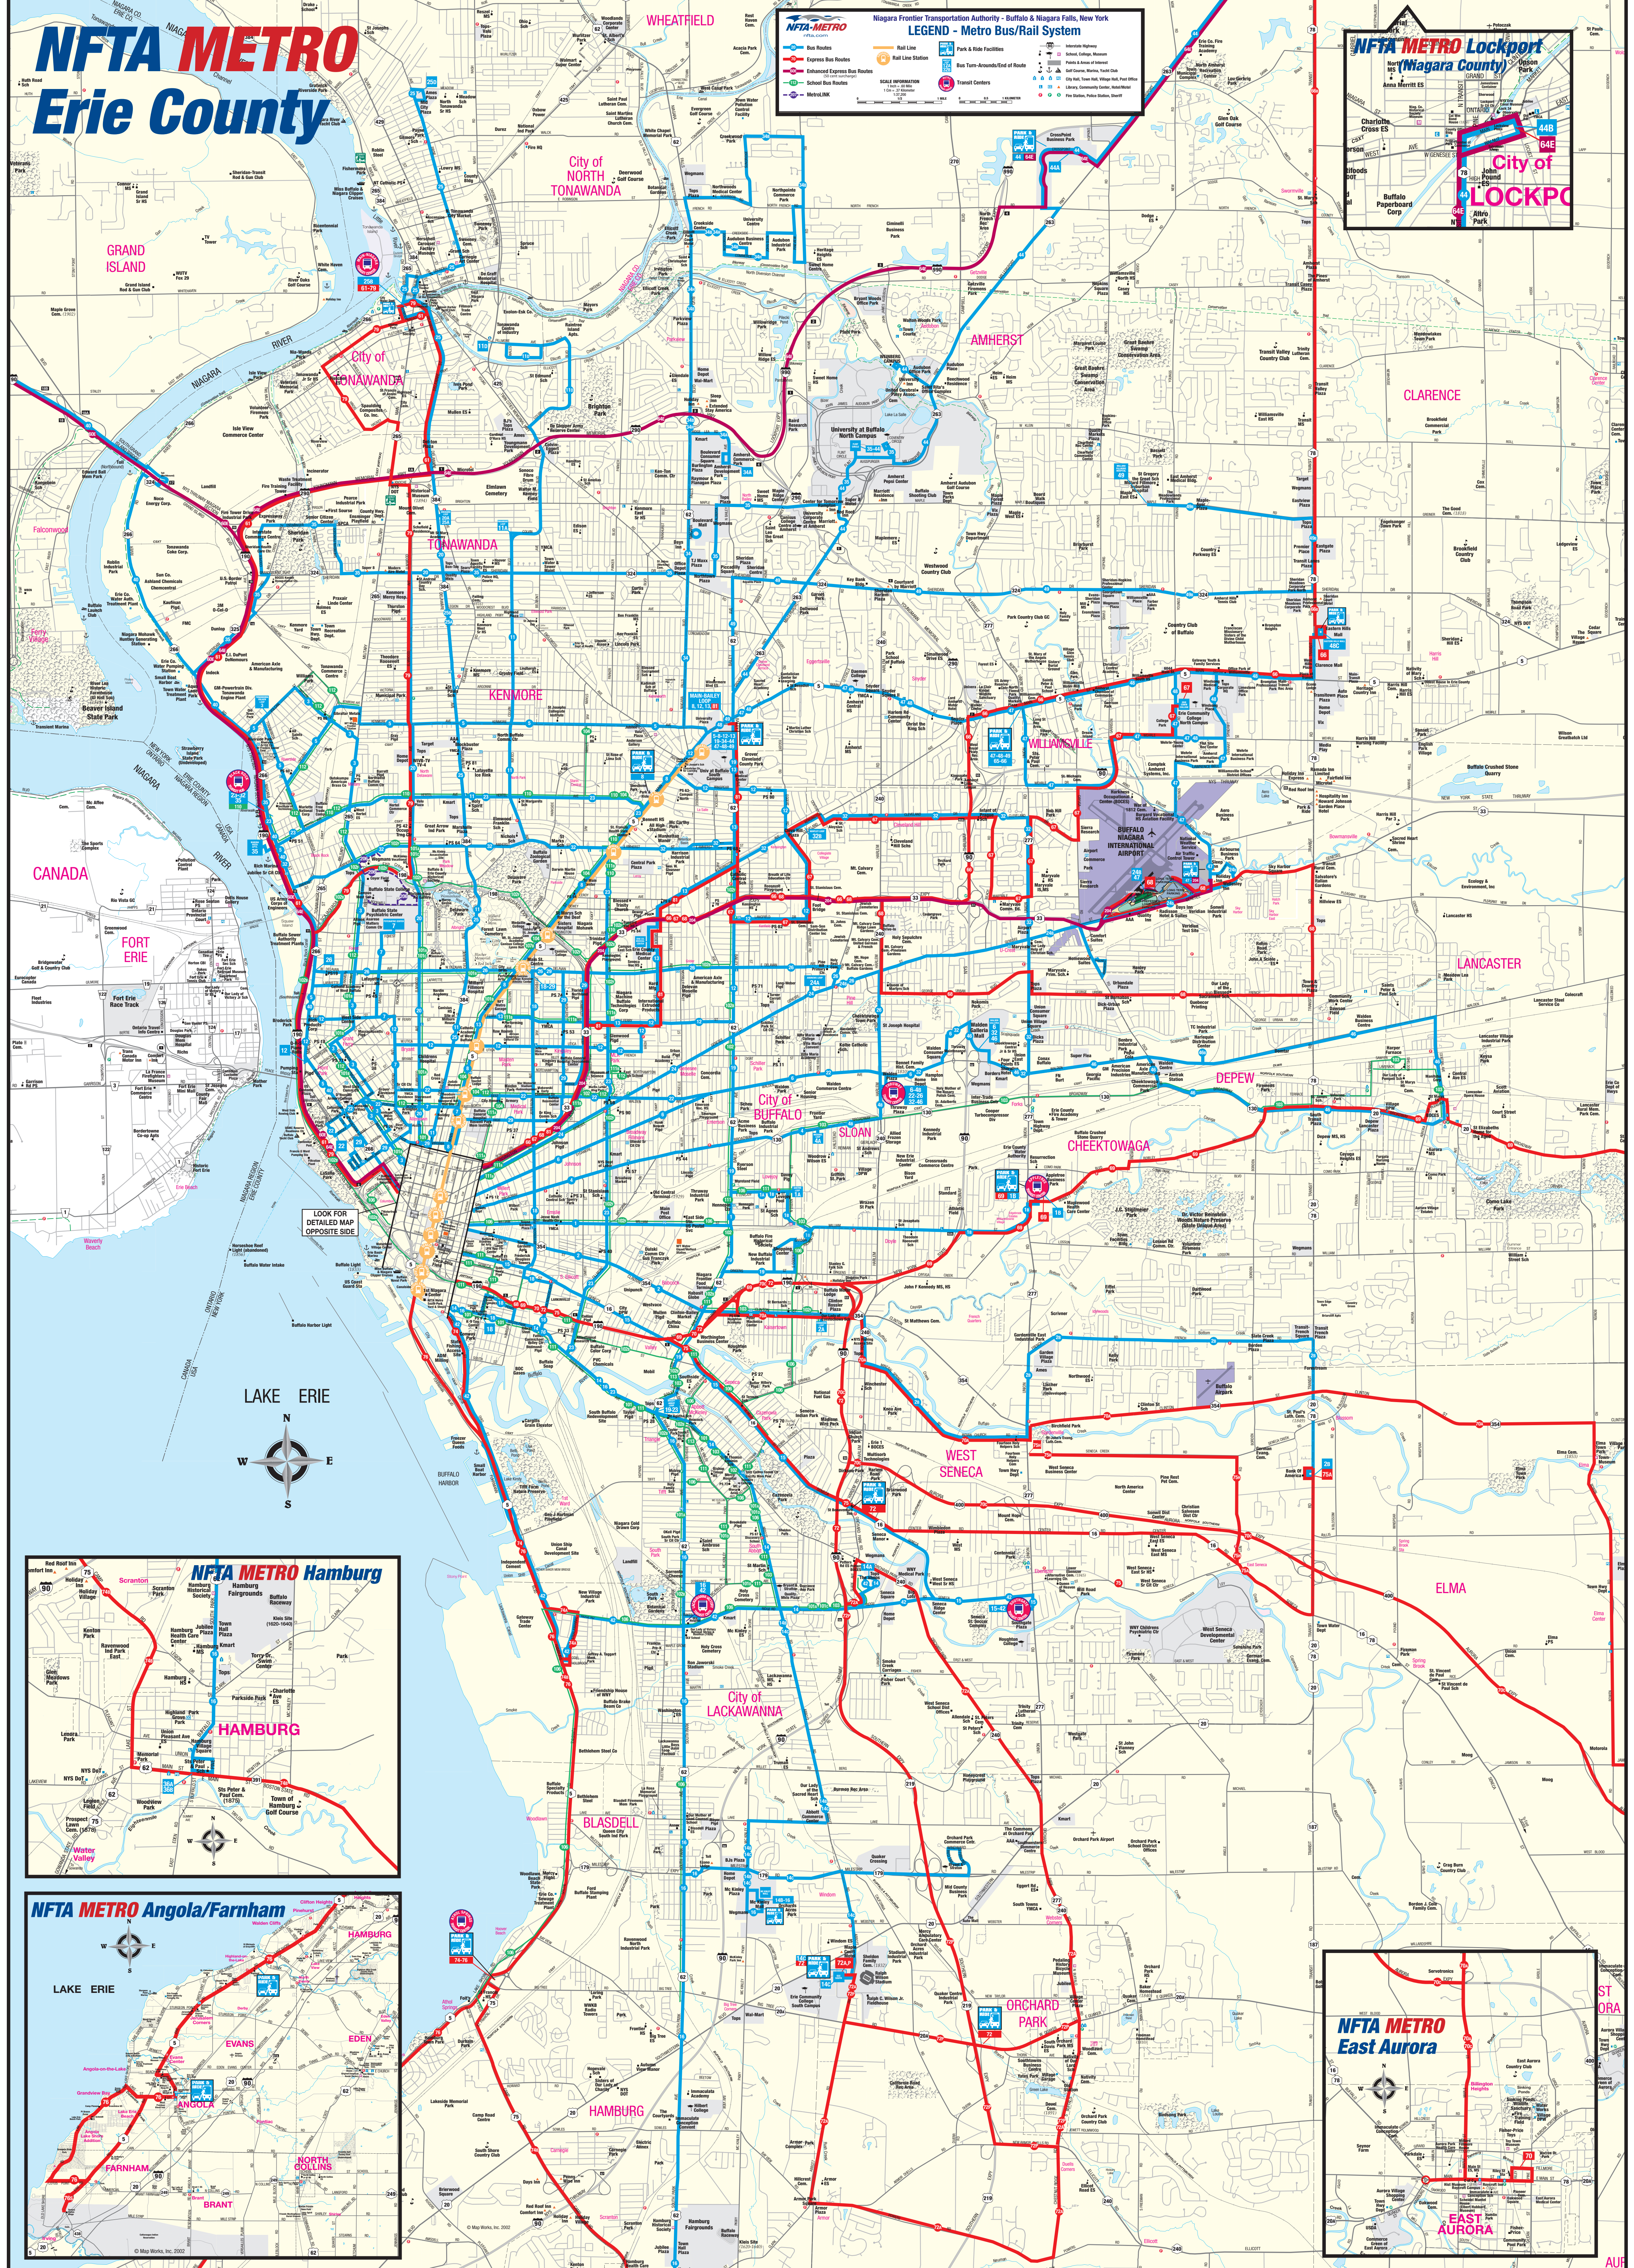

NFTA METRO Erie County

NFTA METRO Lockport
Niagara County

City of Lockport

LOOK FOR
DETAILED MAP
OPPOSITE SIDE

NFTA METRO Hamburg
Hamburg Fairgrounds
Buffalo Raceway
Hamburg Health Care Plaza
Hamburg Knott
Terry's Center
Hamburg Park
Highland Park
Hamburg Golf Course

HAMBURG

NFTA METRO Angola/Farnham
Angola-on-the-Lake
Farnham
North Collins
Brant

ANGOLA/FARNHAM

NFTA METRO East Aurora
East Aurora
East Aurora Country Club
East Aurora Golf Course
East Aurora High School
East Aurora Middle School
East Aurora Elementary School
East Aurora Community Center
East Aurora Senior Center
East Aurora Library
East Aurora Post Office
East Aurora Bank
East Aurora Pharmacy
East Aurora Shopping Center
East Aurora Restaurant
East Aurora Hotel
East Aurora Motel
East Aurora Apartment Complex
East Aurora Office Building
East Aurora Warehouse
East Aurora Industrial Park
East Aurora Manufacturing Plant
East Aurora Power Plant
East Aurora Water Treatment Plant
East Aurora Waste Treatment Plant
East Aurora Landfill
East Aurora Quarry
East Aurora Construction Site
East Aurora Construction Equipment
East Aurora Construction Materials
East Aurora Construction Workers
East Aurora Construction Vehicles
East Aurora Construction Scaffolding
East Aurora Construction Cranes
East Aurora Construction Trucks

EAST AURORA