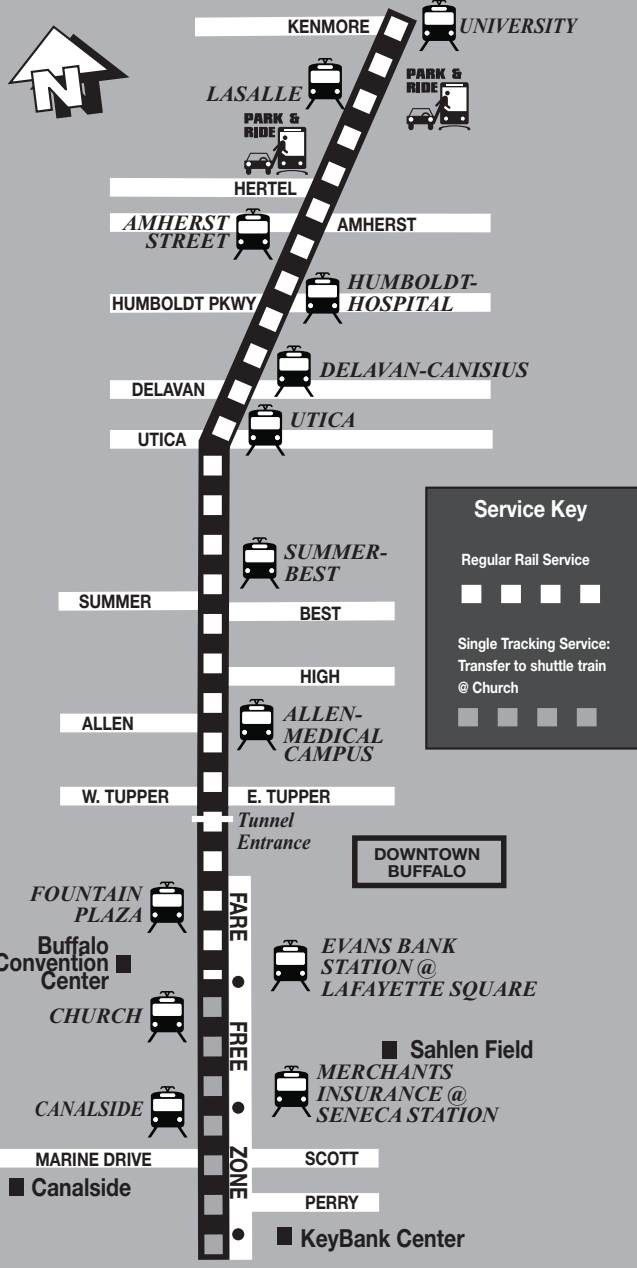

EFFECTIVE/EFFECTIVO 8/7/2023

Keep this schedule. It is effective until this date changes
Siempre mantenga este horario. Es efectivo hasta cuando la fecha cambie

! METRO RAIL !
SINGLE TRACKING/SEGUIMIENTO UNICO

! INFORMATION INFORMACION

716-855-7211 www.nfta.com

TTY/Relay 711 or 1-800-662-1220