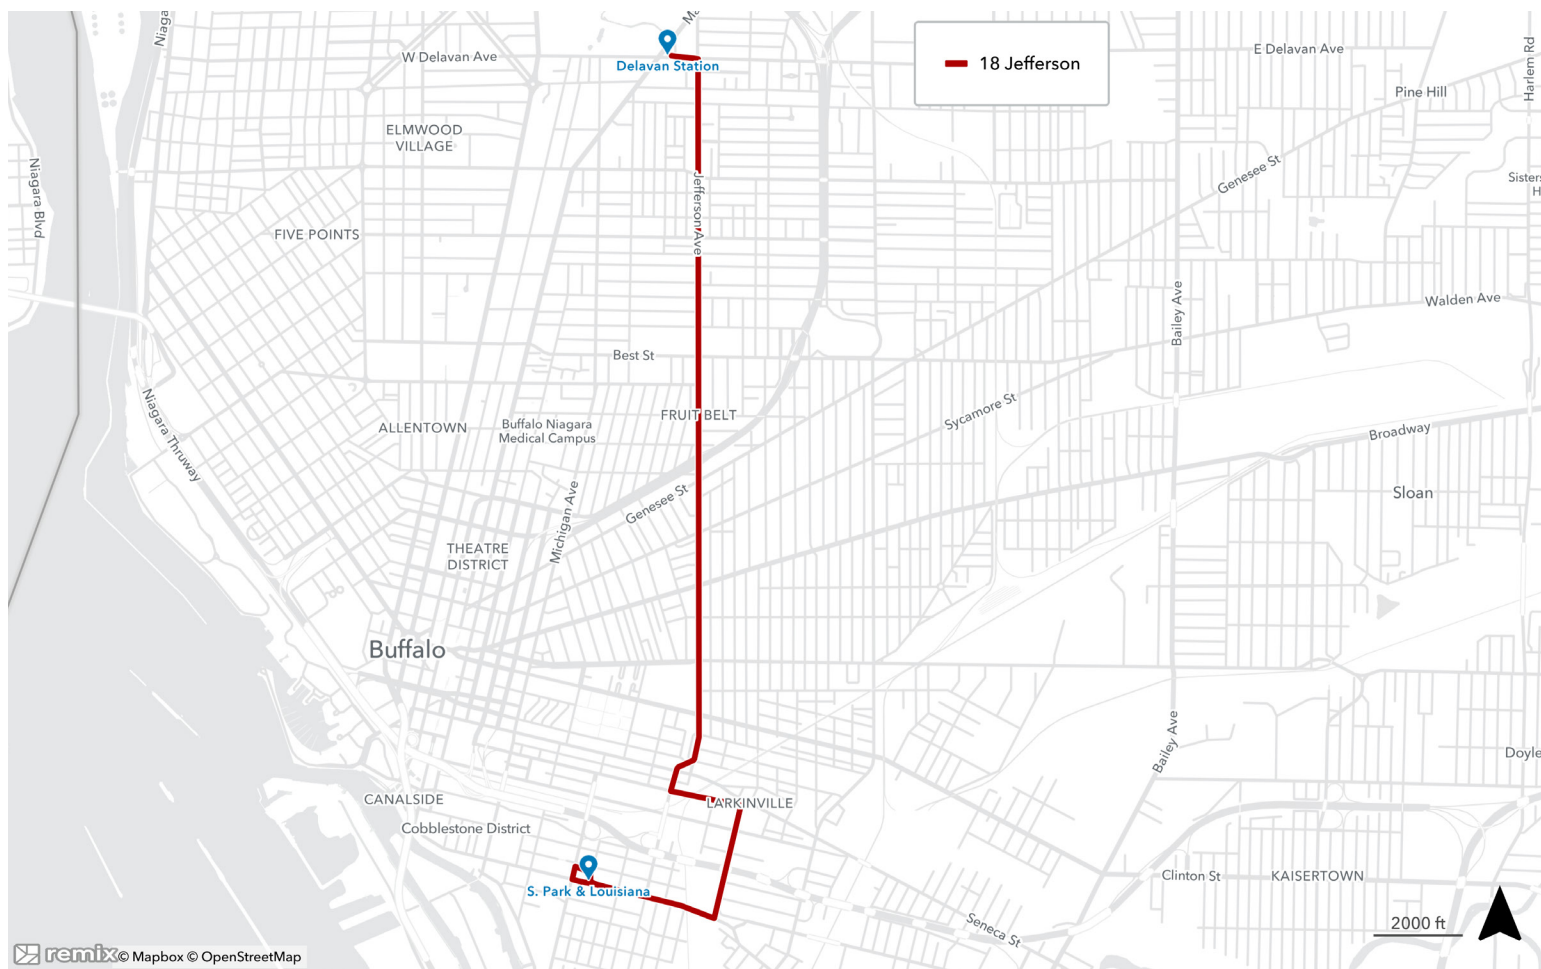

# 18 JEFFERSON

# LIMITED EMERGENCY SERVICE

REVISED FOR 2025-2026

## OUTBOUND

DELANAV STATION	GENESEE & JEFFERSON	PERRY & LOUISIANA
8:00 AM	8:09 AM	8:24 AM
9:10 AM	9:19 AM	9:34 AM
10:20 AM	10:29 AM	10:44 AM
11:15 AM	11:24 AM	11:39 AM
12:25 PM	12:34 PM	12:49 PM
1:35 PM	1:45 PM	2:00 PM
2:35 PM	2:45 PM	3:01 PM
3:45 PM	3:55 PM	4:11 PM
4:55 PM	5:05 PM	5:20 PM
5:55 PM	6:05 PM	6:20 PM
7:05 PM	7:14 PM	7:29 PM

PERRY & LOUISIANA	GENESEE & JEFFERSON	DELANAV STATION
8:35 AM	8:51 AM	8:59 AM
9:45 AM	10:01 AM	10:09 AM
10:55 AM	11:11 AM	11:19 AM
11:50 AM	12:06 PM	12:14 PM
1:00 PM	1:17 PM	1:26 PM
2:10 PM	2:27 PM	2:36 PM
3:10 PM	3:27 PM	3:36 PM
4:20 PM	4:37 PM	4:46 PM
5:20 PM	5:37 PM	5:46 PM
6:30 PM	6:46 PM	6:55 PM
7:40 PM	7:56 PM	8:05 PM